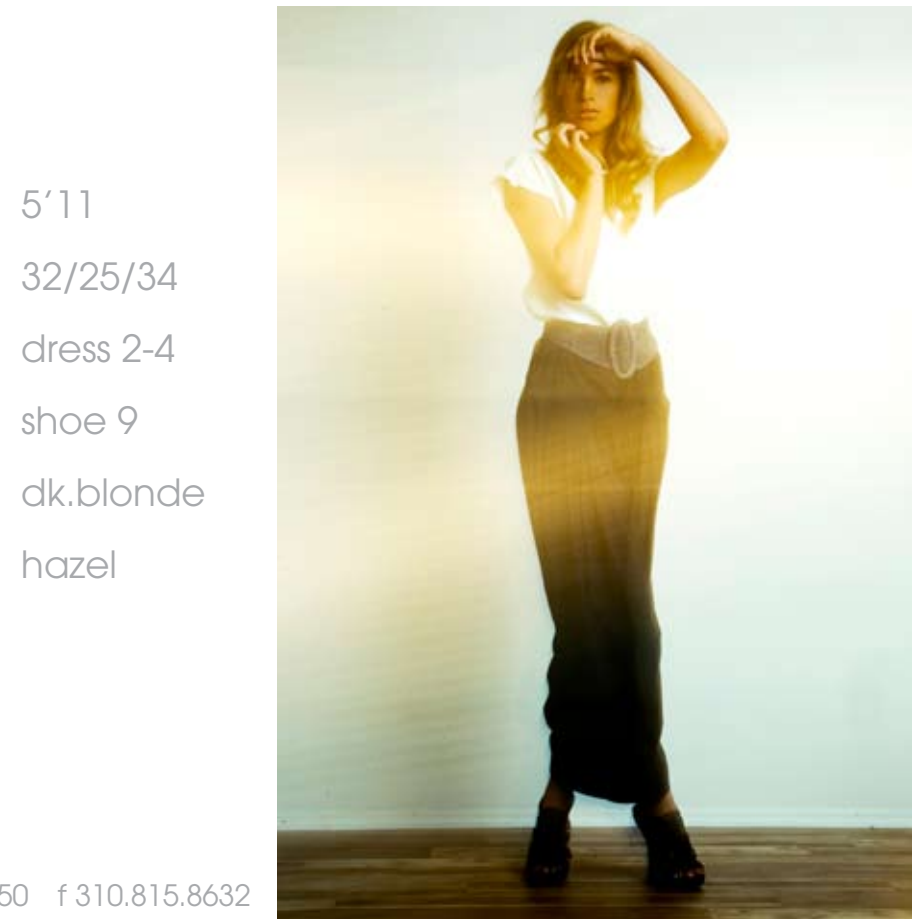

APIRIL

5'11
32/25/34
dress 2-4
shoe 9
dk.blonde
hazel