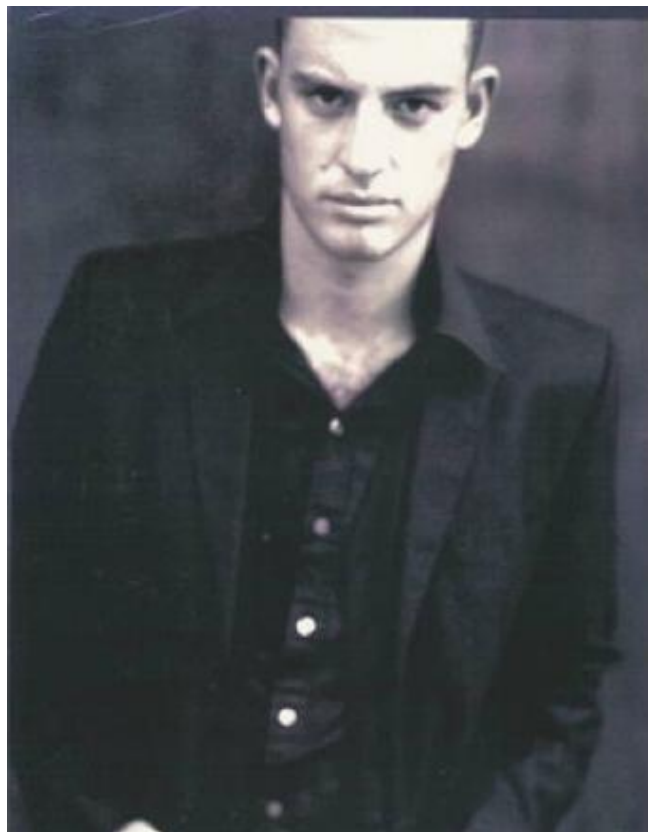

Models | Men | BEN MCDONALD

Height: 6'2 | Hair: Dark Brown | Eyes: Hazel | Bust: | Waist: 31 | Hips: | Dress Size: | Shoe Size: 11
photo[genics @ Smashbox Studios: 8549 higuera street culver city ca 90232 tel 310.733.2550 fax 310.815.8632

www.photogenicsmedia.com