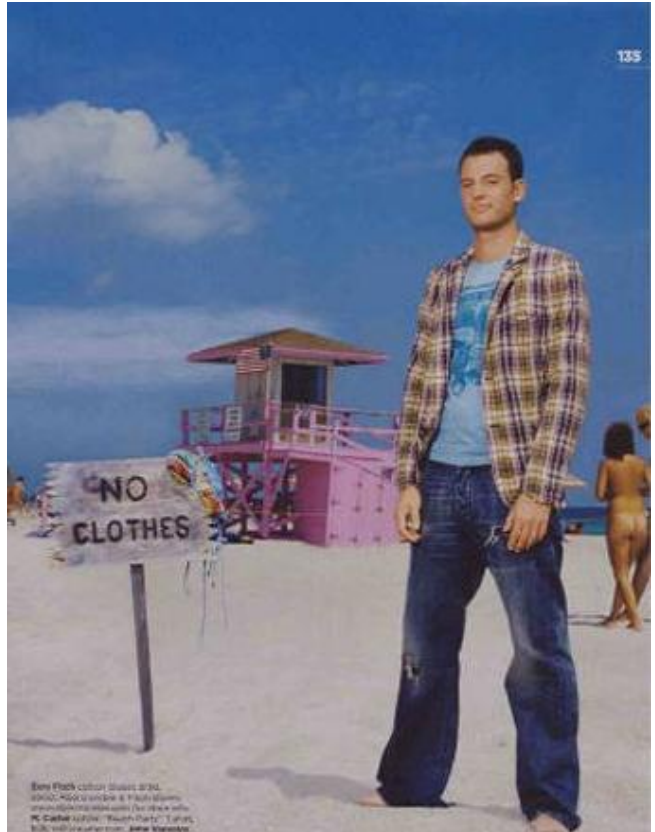

Height: | Hair: | Eyes: | Bust: | Waist: | Hips: | Dress Size: | Shoe Size:

photo[genics @ Smashbox Studios: 8549 Higuera Street Culver City CA 90232 tel 310.733.2550 fax 310.815.8632