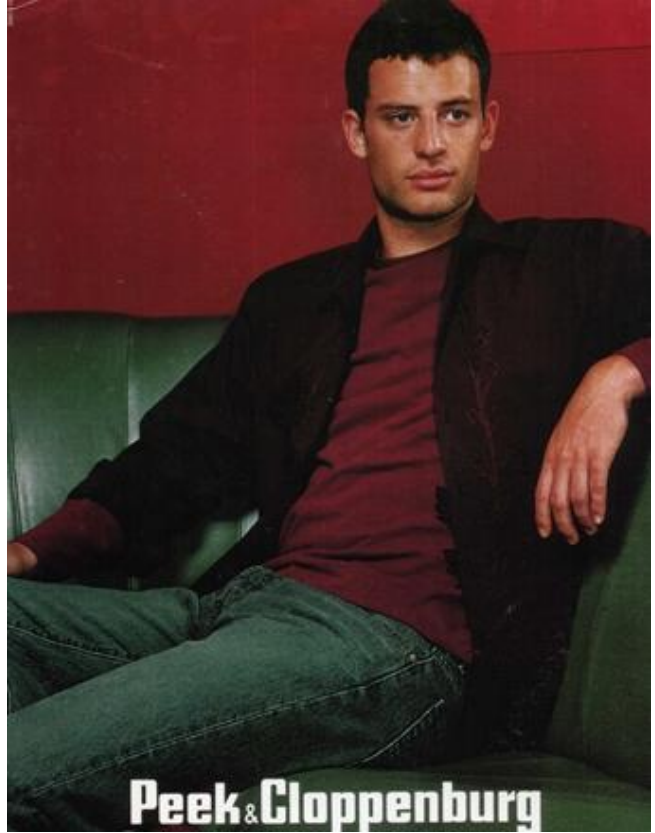

Height: | Hair: | Eyes: | Bust: | Waist: | Hips: | Dress Size: | Shoe Size:

photo[genics @ Smashbox Studios: 8549 Higuera Street Culver City CA 90232 tel 310.733.2550 fax 310.815.8632