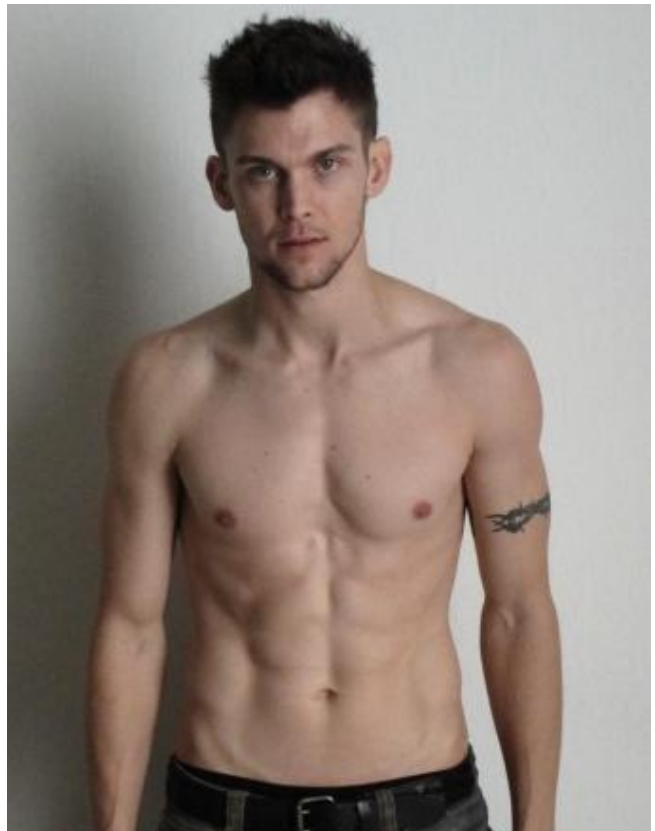

photo[genics

Models | Runway-men | LAWRENCE PRESTON

Height: 6'1 | Hair: brown | Eyes: blue | Bust: | Waist: 31 | Hips: | Dress Size: | Shoe Size: 11

photo[genics @ Smashbox Studios: 8549 higuera street culver city ca 90232 tel 310.733.2550 fax 310.815.8632

www.photogenicsmedia.com

Models | Runway-men | LAWRENCE PRESTON

Height: 6'1 | Hair: brown | Eyes: blue | Bust: | Waist: 31 | Hips: | Dress Size: | Shoe Size: 11
photo[genics @ Smashbox Studios: 8549 higuera street culver city ca 90232 tel 310.733.2550 fax 310.815.8632