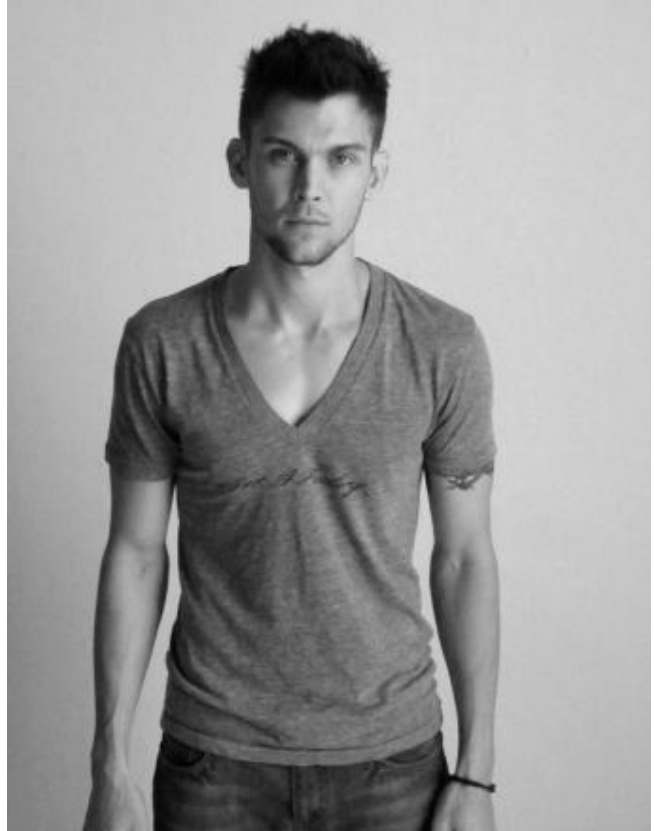

photo[genics

Models | Runway-men | LAWRENCE PRESTON

Height: 6'1 | Hair: brown | Eyes: blue | Bust: | Waist: 31 | Hips: | Dress Size: | Shoe Size: 11

photo[genics @ Smashbox Studios: 8549 higuera street culver city ca 90232 tel 310.733.2550 fax 310.815.8632

www.photogenicsmedia.com

Models | Runway-men | LAWRENCE PRESTON

Height: 6'1 | Hair: brown | Eyes: blue | Bust: | Waist: 31 | Hips: | Dress Size: | Shoe Size: 11
photo[genics @ Smashbox Studios: 8549 higuera street culver city ca 90232 tel 310.733.2550 fax 310.815.8632