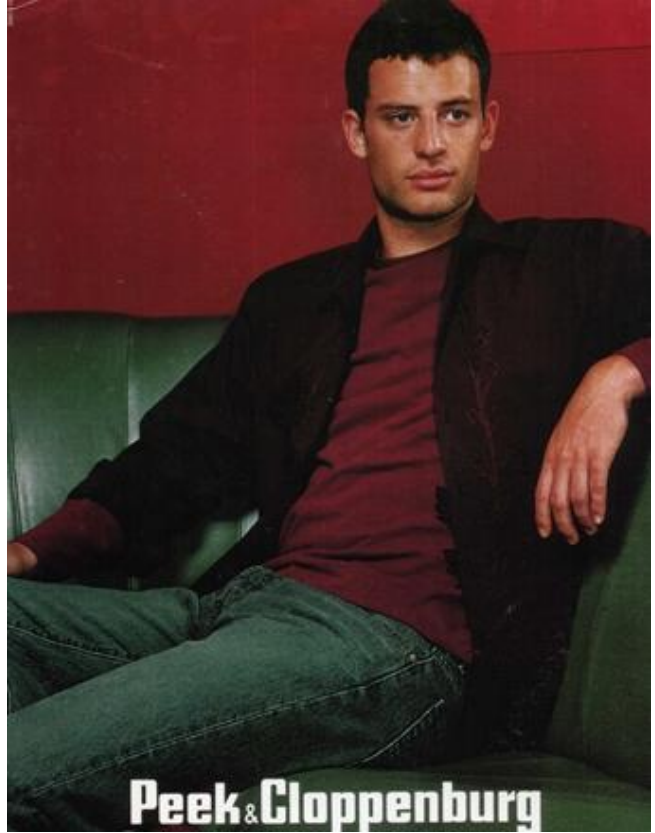

Height: | Hair: | Eyes: | Bust: | Waist: | Hips: | Dress Size: | Shoe Size:

photo[genics @ Smashbox Studios: 8549 higuera street culver city ca 90232 tel 310.733.2550 fax 310.815.8632