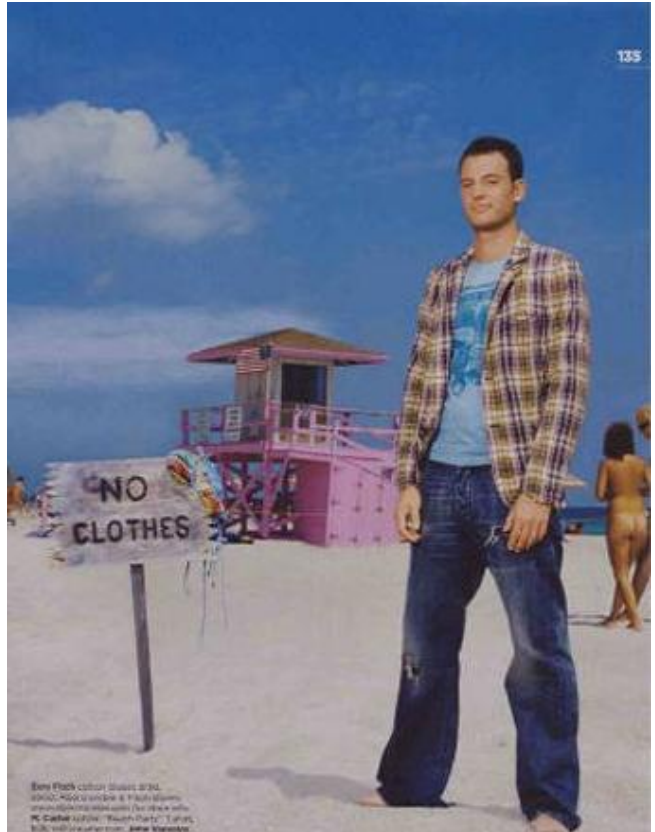

Height: | Hair: | Eyes: | Bust: | Waist: | Hips: | Dress Size: | Shoe Size:

photo[genics @ Smashbox Studios: 8549 higuera street culver city ca 90232 tel 310.733.2550 fax 310.815.8632