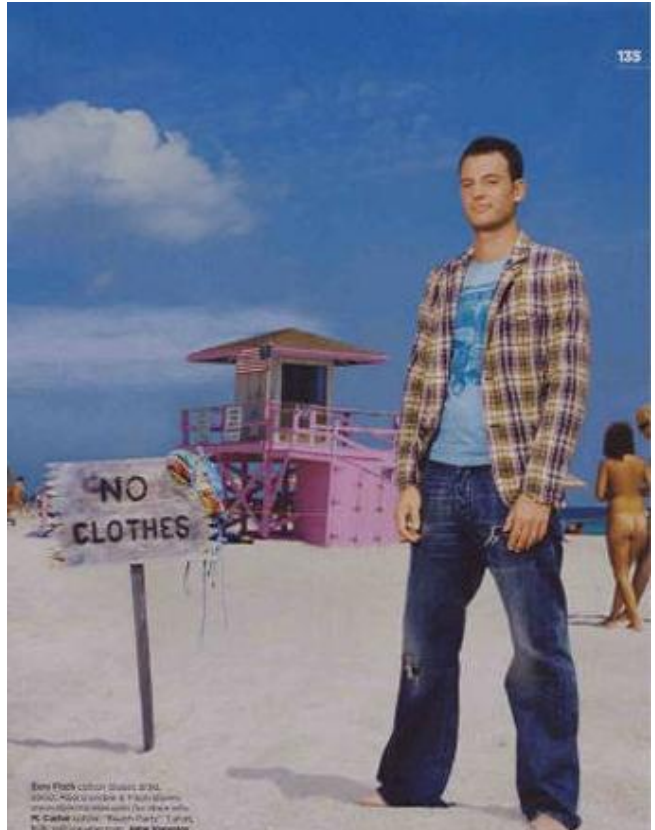

Height: 6'2 | Hair: Dark Brown | Eyes: Hazel | Bust: | Waist: 31 | Hips: | Dress Size: | Shoe Size: 11
photo[genics @ Smashbox Studios: 8549 higuera street culver city ca 90232 tel 310.733.2550 fax 310.815.8632