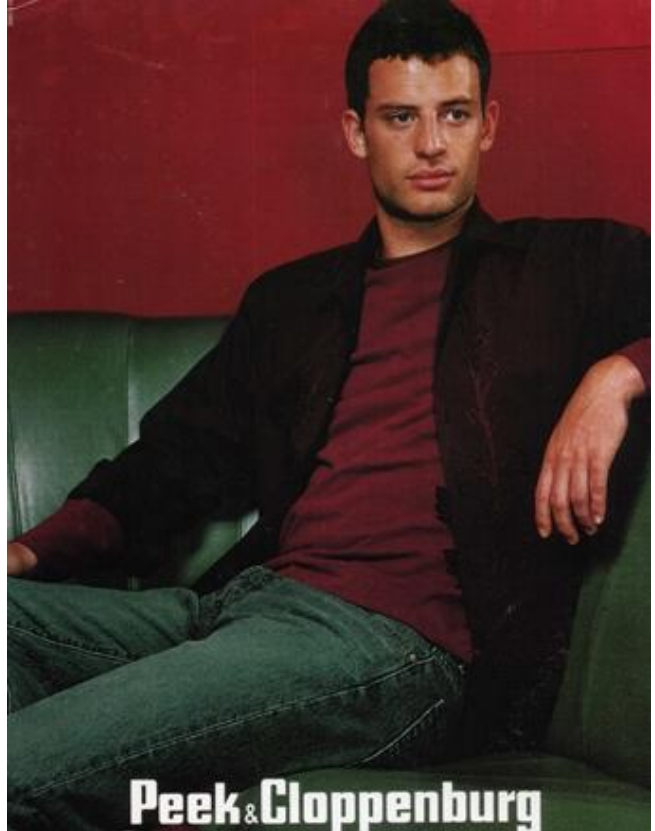

Height: 6'2 | Hair: Dark Brown | Eyes: Hazel | Bust: | Waist: 31 | Hips: | Dress Size: | Shoe Size: 11
photo[genics @ Smashbox Studios: 8549 higuera street culver city ca 90232 tel 310.733.2550 fax 310.815.8632