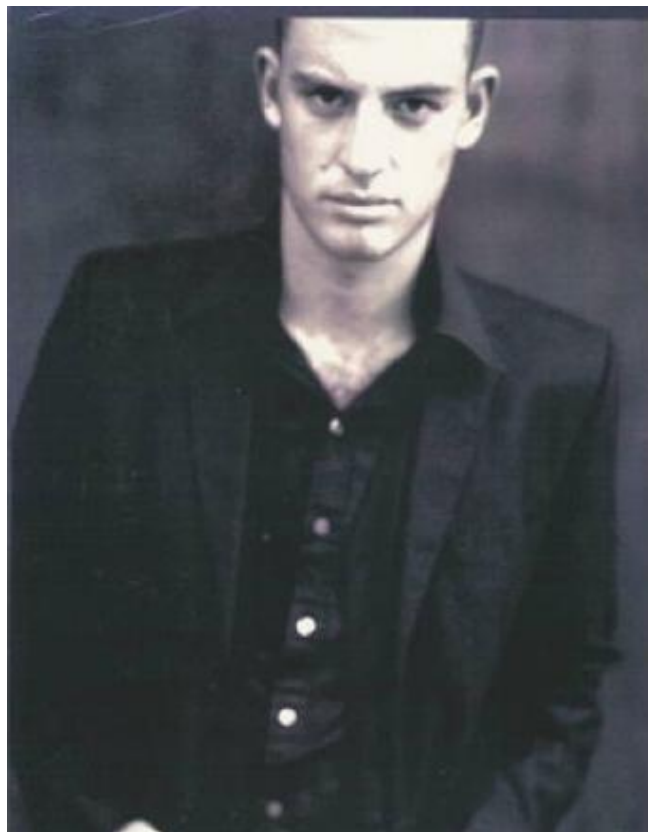

Talent | Commercial-print |

Height: | Hair: | Eyes: | Bust: | Waist: | Hips: | Dress Size: | Shoe Size:

photo[genics @ Smashbox Studios: 8549 higuera street culver city ca 90232 tel 310.733.2550 fax 310.815.8632

www.photogenicsmedia.com